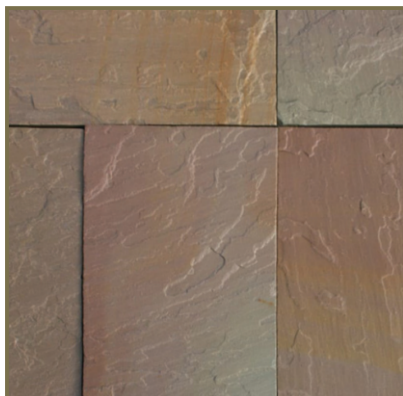

BLUESTONE Full Range Color
 Natural Cleft Finish

BLUESTONE Blue/Blue Color
 Natural Cleft Finish

BASIC TYPES OF BLUESTONE

BLUESTONE Full Range Color
 Sawn Thermal Finish

BLUESTONE Blue/Blue Color
 Sawn Thermal Finish

BLUESTONE FINISHES

BLUESTONE Natural Cleft Finish

BLUESTONE Sawn Thermal Finish

Tumbled BLUESTONE

BLUESTONE Karney® Pattern Green

BLUESTONE Karney® Pattern Mustard

BASIC SURFACE FINISHES: NATURAL CLEFT & SAWN THERMAL.

Natural Cleft is slightly rough, Sawn Thermal is smooth but not slippery. Natural Cleft is split along natural fault lines and the result is a slightly rough texture with distinct raised and sunken areas. Sawn thermal is sawn and then heat treated for a smooth finish with no raised or sunken areas.

Data & Images by WICKI STONE wickistone.com

BLUESTONE

BLUESTONE FINISHES

BLUESTONE Bronte Pattern

BLUESTONE Jurassic Pattern

BLUESTONE Domestic Rainbow Pattern

BLUESTONE Imported Rainbow Pattern

BLUESTONE Tundra Gray Marble