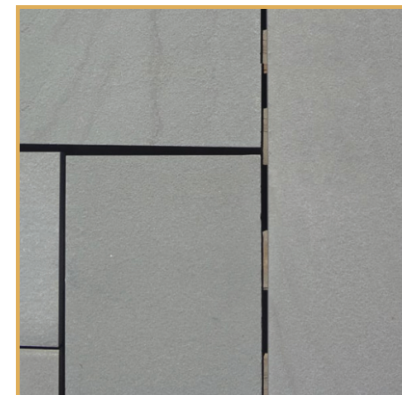

BLUESTONE Full Range Color
 Natural Cleft Finish

BLUESTONE Blue/Blue Color
 Natural Cleft Finish

BASIC TYPES OF BLUESTONE

BLUESTONE Full Range Color
 Sawn Thermal Finish

BLUESTONE Blue/Blue Color
 Sawn Thermal Finish

BLUESTONE FINISHES

BLUESTONE Natural Cleft Finish

BLUESTONE Sawn Thermal Finish

Tumbled BLUESTONE

BLUESTONE Karney® Pattern Green

BLUESTONE Karney® Pattern Mustard

BASIC SURFACE FINISHES: NATURAL CLEFT & SAWN THERMAL.

Natural Cleft is slightly rough, Sawn Thermal is smooth but not slippery. Natural Cleft is split along natural fault lines and the result is a slightly rough texture with distinct raised and sunken areas. Sawn thermal is sawn and then heat treated for a smooth finish with no raised or sunken areas.