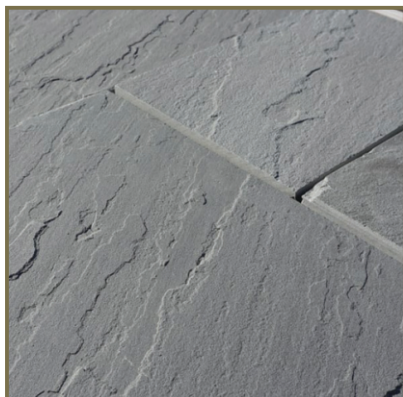

BLUESTONE Full Range Color
 Natural Cleft Finish

BLUESTONE Blue/Blue Color
 Natural Cleft Finish

BASIC TYPES OF BLUESTONE

BLUESTONE Full Range Color
 Sawn Thermal Finish

BLUESTONE Blue/Blue Color
 Sawn Thermal Finish

BLUESTONE FINISHES

BLUESTONE Natural Cleft Finish

BLUESTONE Sawn Thermal Finish

Tumbled BLUESTONE

BLUESTONE Karney® Pattern Green

BLUESTONE Karney® Pattern Mustard

BASIC SURFACE FINISHES: NATURAL CLEFT & SAWN THERMAL.

Natural Cleft is slightly rough, Sawn Thermal is smooth but not slippery. Natural Cleft is split along natural fault lines and the result is a slightly rough texture with distinct raised and sunken areas. Sawn thermal is sawn and then heat treated for a smooth finish with no raised or sunken areas.